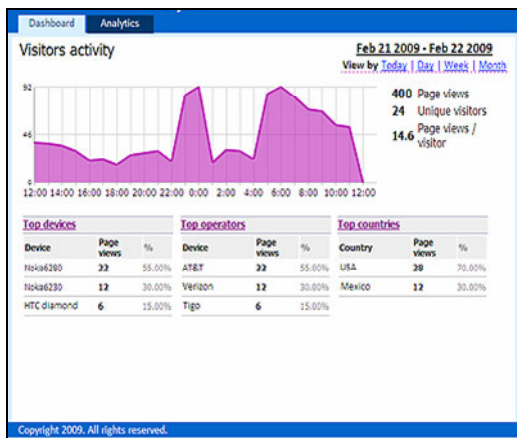

Varpi Mobile Analytics

Know your mobile site activity

With Varpi Analytics you will get detailed information about mobile site users' behavior and characteristics.

Our solution

Traditional web analytics solutions like Google Analytics can't accurately monitor and measure mobile web site. With Varpi Analytics you will be able to:

- ✓ See your visitors, their country and phone in Real Time!
- ✓ Analyze your site's performance over time, segmented by page views or time of day
- ✓ Provide your own Mobile Analytics solution to your customers with our White Label solution.

See results in Real Time!

No need to wait 24 hours to see the last activity on your mobile site.

You can see immediate results of you visitors' characteristics such as their network, page views, devices etc.

Easy implementation

As easy as it gets. All you need to do is to insert a simple html tag into your mobile web site and you are set!

Features list

Feature	Standard	Advanced
Real time dash board	√	√
Visitors Metric	√	√
Page views	√	√
Devices	√	√
Network	√	√
Countries	√	√
Page with / without Query String		√
Average pages per visit		√
Average time per visit		√
Search Engines		√
Search Terms		√
Referring Sources		√
Average time per page		√
Reports (segmented by month or last 30 days)		
Page views		√
Referrers		√
Traffic source type (Search / Referrer / Direct)		√
Visitor type (Mobile / Desktop / Crawler)		√
Countries		√
Networks		√
Phone Manufactures		√
Phone Models		√
Phone Capabilities		√
Export data as CSV / PDF / Excel		√